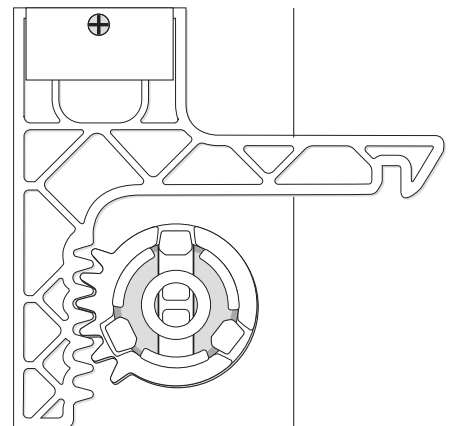

Sensor Towel Dispenser

Sensor-Handtuch-Spender
 Sensor Handdoekroldispenser
 Distributeur Sensor essuie-mains
 Dozownik do ręczników z czujnikiem Sensor

Item No.: **331070**

Supplied

- 4x 4x

6 mm 3,5 mm x 30 mm
- 2x 2x
- 1x Magic Ring

Needed tools

-
-
-
- Ø 6 mm
- or

Suitable for

Assembly plate

mark by pen + drill holes

hang and fix (inside)

Sensor Towel Dispenser

Item No.: 331070

Design-ring

Key-Lock

Standard Lock

Permanent Key

adjust Magic Ring with red side in front to lock the key

Sensor Towel Dispenser

Item No.: 331070

Operation