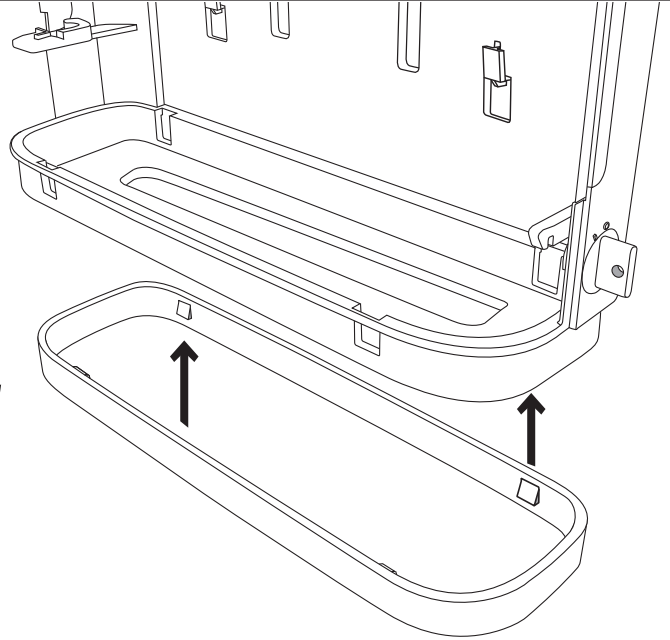

Sensor Towel Dispenser

Sensor-Handtuch-Spender
 Sensor Handdoekroldispenser
 Distributeur Sensor essuie-mains
 Dozownik do ręczników z czujnikiem Sensor

Item No.: **331070**

Supplied

- 4x 4x

6 mm 3,5 mm x 30 mm
- 2x 2x
- 1x Magic Ring

Needed tools

-
-
-
- Ø 6 mm
- or

Suitable for

Assembly plate

mark by pen + drill holes

hang and fix (inside)

Sensor Towel Dispenser

Item No.: 331070

Design-ring

Key-Lock

Standard Lock

Permanent Key

adjust Magic Ring with red side in front to lock the key

Sensor Towel Dispenser

Item No.: 331070

Operation