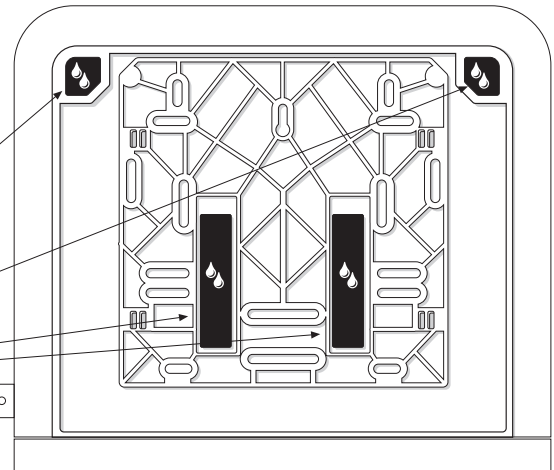

Sensor Towel Dispenser

Sensor-Handtuch-Spender
 Sensor Handdoekroldispenser
 Distributeur Sensor essuie-mains
 Dozownik do ręczników z czujnikiem Sensor

Item No.: **331070**

Supplied

- 4x 4x

6 mm 3,5 mm x 30 mm
- 2x 2x
- 1x Magic Ring

Needed tools

-
-
-
- Ø 6 mm
- or

Suitable for

Assembly plate

mark by pen + drill holes

hang and fix (inside)

Sensor Towel Dispenser

Item No.: 331070

Design-ring

Key-Lock

Standard Lock

Permanent Key

adjust Magic Ring with red side in front to lock the key

Sensor Towel Dispenser

Item No.: 331070

Operation

fill in paper between black and white roll
while feeding, press feed-button

4x
1,5 V, Alkaline D

or 1x

220 - 240 V, 50 Hz

Function