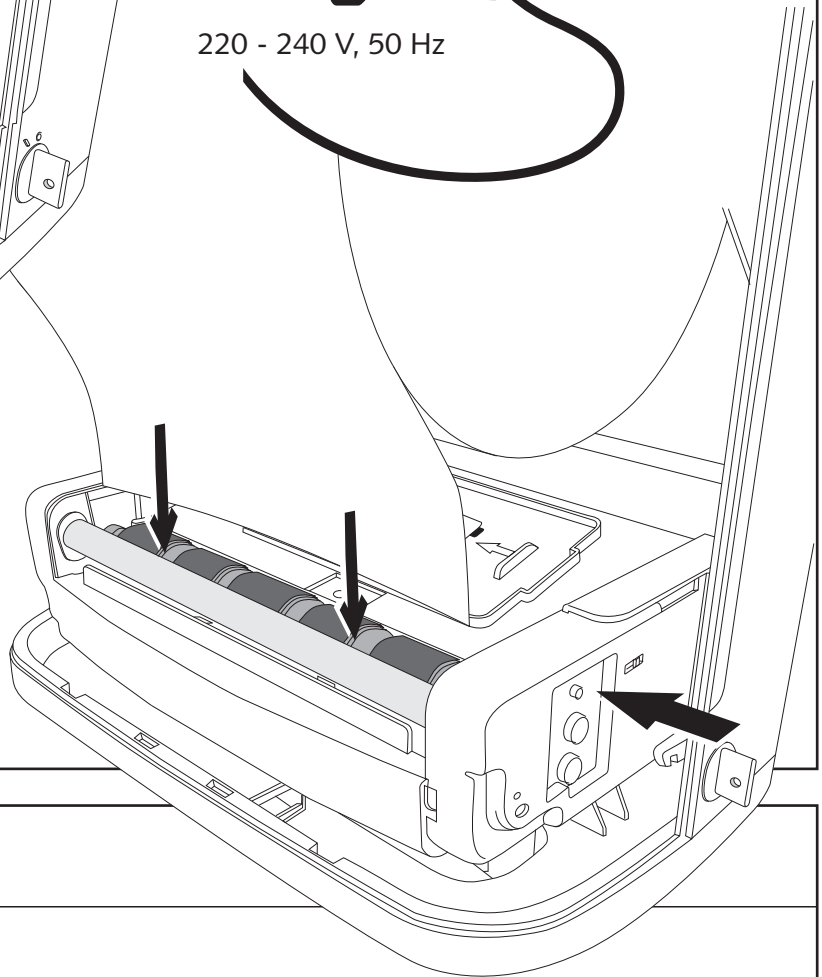

Needed tools

-
-
-
- Ø 6 mm
- or

Suitable for

Assembly plate

mark by pen + drill holes

hang and fix (inside)

Sensor Towel Dispenser

Item No.: 331070

Design-ring

Key-Lock

Standard Lock

Permanent Key

adjust Magic Ring with red side in front to lock the key

Sensor Towel Dispenser

Item No.: 331070

Operation

fill in paper between black and white roll
while feeding, press feed-button

4x
1,5 V, Alkaline D

or 1x

220 - 240 V, 50 Hz

Function