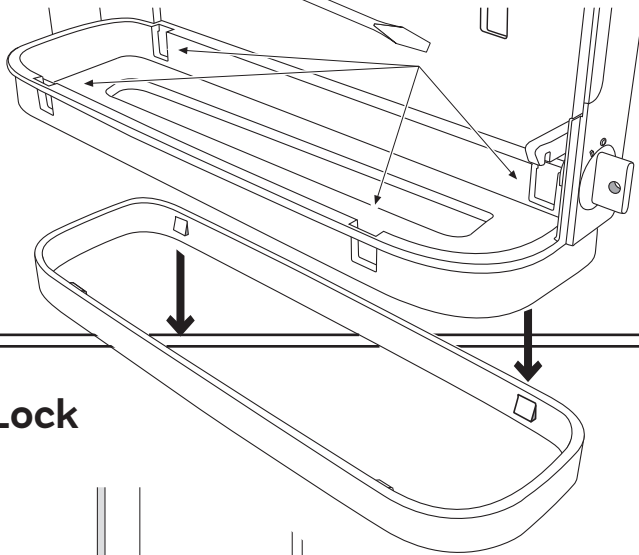

Sensor Towel Dispenser

Sensor-Handtuch-Spender
 Sensor Handdoekroldispenser
 Distributeur Sensor essuie-mains
 Dozownik do ręczników z czujnikiem Sensor

Item No.: **331070**

Supplied

- 4x 4x

6 mm 3,5 mm x 30 mm
- 2x 2x
- 1x Magic Ring

Needed tools

-
-
-
- Ø 6 mm
- or

Suitable for

Assembly plate

mark by pen + drill holes

hang and fix (inside)

Sensor Towel Dispenser

Item No.: 331070

Design-ring

Key-Lock

Standard Lock

Permanent Key

adjust Magic Ring with red side in front to lock the key

Sensor Towel Dispenser

Item No.: 331070

Operation