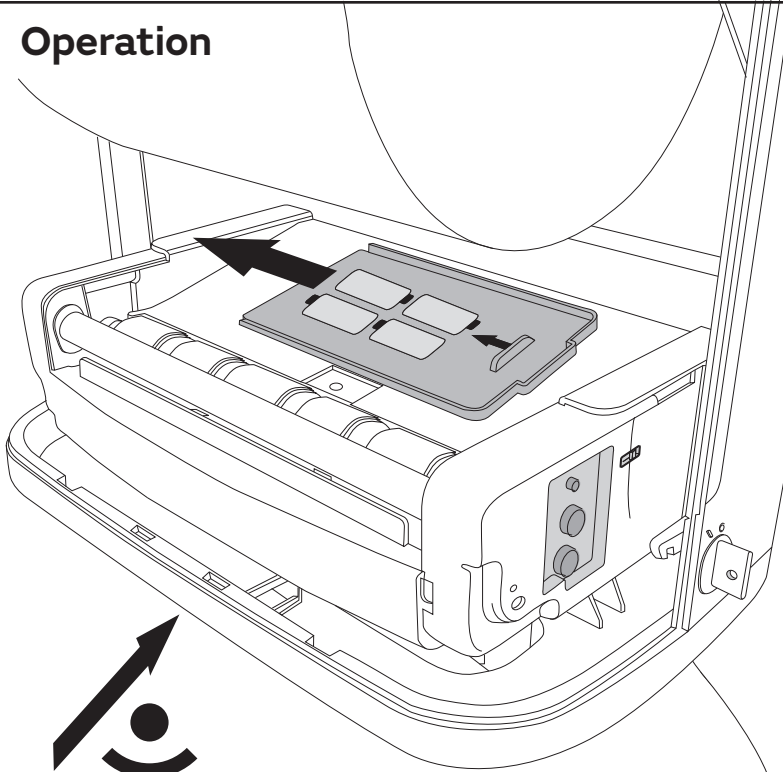

Needed tools

-
-
-
- Ø 6 mm
- or

Suitable for

Assembly plate

mark by pen + drill holes

hang and fix (inside)

Sensor Towel Dispenser

Item No.: 331070

Design-ring

Key-Lock

Standard Lock

Permanent Key

adjust Magic Ring with red side in front to lock the key

Sensor Towel Dispenser

Item No.: 331070

Operation