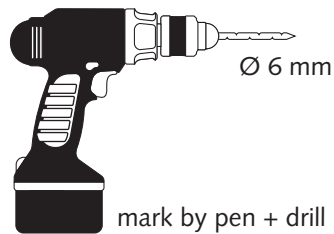

Sensor Towel Dispenser

Sensor-Handtuch-Spender
 Sensor Handdoekroldispenser
 Distributeur Sensor essuie-mains
 Dozownik do ręczników z czujnikiem Sensor

Item No.: **331070**

Supplied

- 4x 4x

6 mm 3,5 mm x 30 mm
- 2x 2x
- 1x Magic Ring

Needed tools

-
-
-
- Ø 6 mm
- or

Suitable for

Assembly plate

mark by pen + drill holes

hang and fix (inside)

Sensor Towel Dispenser

Item No.: 331070

Design-ring

Key-Lock

Standard Lock

Permanent Key

adjust Magic Ring with red side in front to lock the key

Sensor Towel Dispenser

Item No.: 331070

Operation