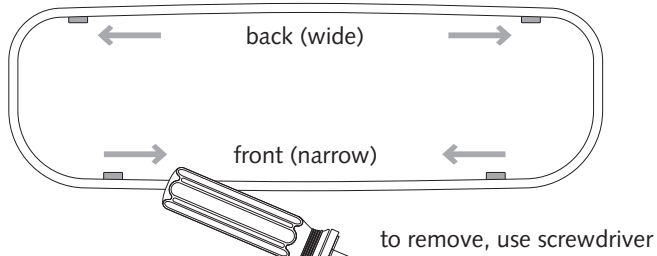

Sensor Towel Dispenser

Sensor-Handtuch-Spender
 Sensor Handdoekroldispenser
 Distributeur Sensor essuie-mains
 Dozownik do ręczników z czujnikiem Sensor

Item No.: **331070**

Supplied

- 4x 4x

6 mm 3,5 mm x 30 mm
- 2x 2x
- 1x Magic Ring

Needed tools

-
-
-
- Ø 6 mm
- or

Suitable for

Assembly plate

mark by pen + drill holes

hang and fix (inside)

Sensor Towel Dispenser

Item No.: 331070

Design-ring

Key-Lock

Standard Lock

Permanent Key

adjust Magic Ring with red side in front to lock the key

Sensor Towel Dispenser

Item No.: 331070

Operation