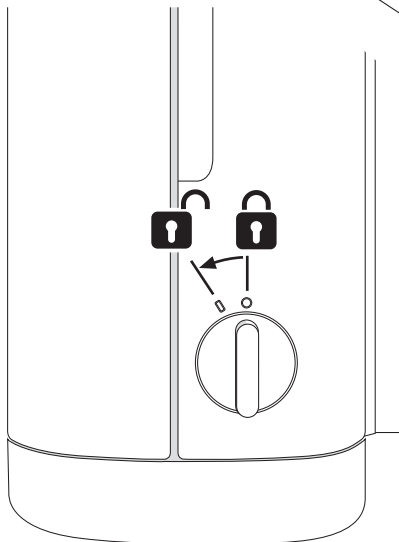

Sensor Towel Dispenser

Sensor-Handtuch-Spender
 Sensor Handdoekroldispenser
 Distributeur Sensor essuie-mains
 Dozownik do ręczników z czujnikiem Sensor

Item No.: **331070**

Supplied

- 4x 4x

6 mm 3,5 mm x 30 mm
- 2x 2x
- 1x Magic Ring

Needed tools

-
-
-
- Ø 6 mm
- or

Suitable for

Assembly plate

mark by pen + drill holes

hang and fix (inside)

Sensor Towel Dispenser

Item No.: 331070

Design-ring

Key-Lock

Standard Lock

Permanent Key

adjust Magic Ring with red side in front to lock the key

Sensor Towel Dispenser

Item No.: 331070

Operation