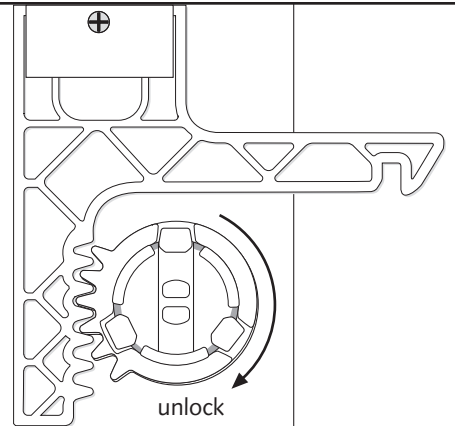

Sensor Towel Dispenser

Sensor-Handtuch-Spender
 Sensor Handdoekroldispenser
 Distributeur Sensor essuie-mains
 Dozownik do ręczników z czujnikiem Sensor

Item No.: **331070**

Supplied

- 4x 4x

6 mm 3,5 mm x 30 mm
- 2x 2x
- 1x Magic Ring

Needed tools

-
-
-
- Ø 6 mm
- or

Suitable for

Assembly plate

mark by pen + drill holes

hang and fix (inside)

Sensor Towel Dispenser

Item No.: 331070

Design-ring

Key-Lock

Standard Lock

Permanent Key

adjust Magic Ring with red side in front to lock the key

Sensor Towel Dispenser

Item No.: 331070

Operation